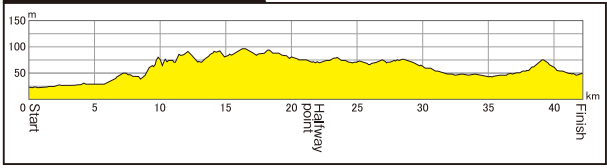

KYOTO MARATHON 2023

Course Map

Sunday, February 19, 2023

Course altitude chart

Legend

- Course
- Course (riverside)